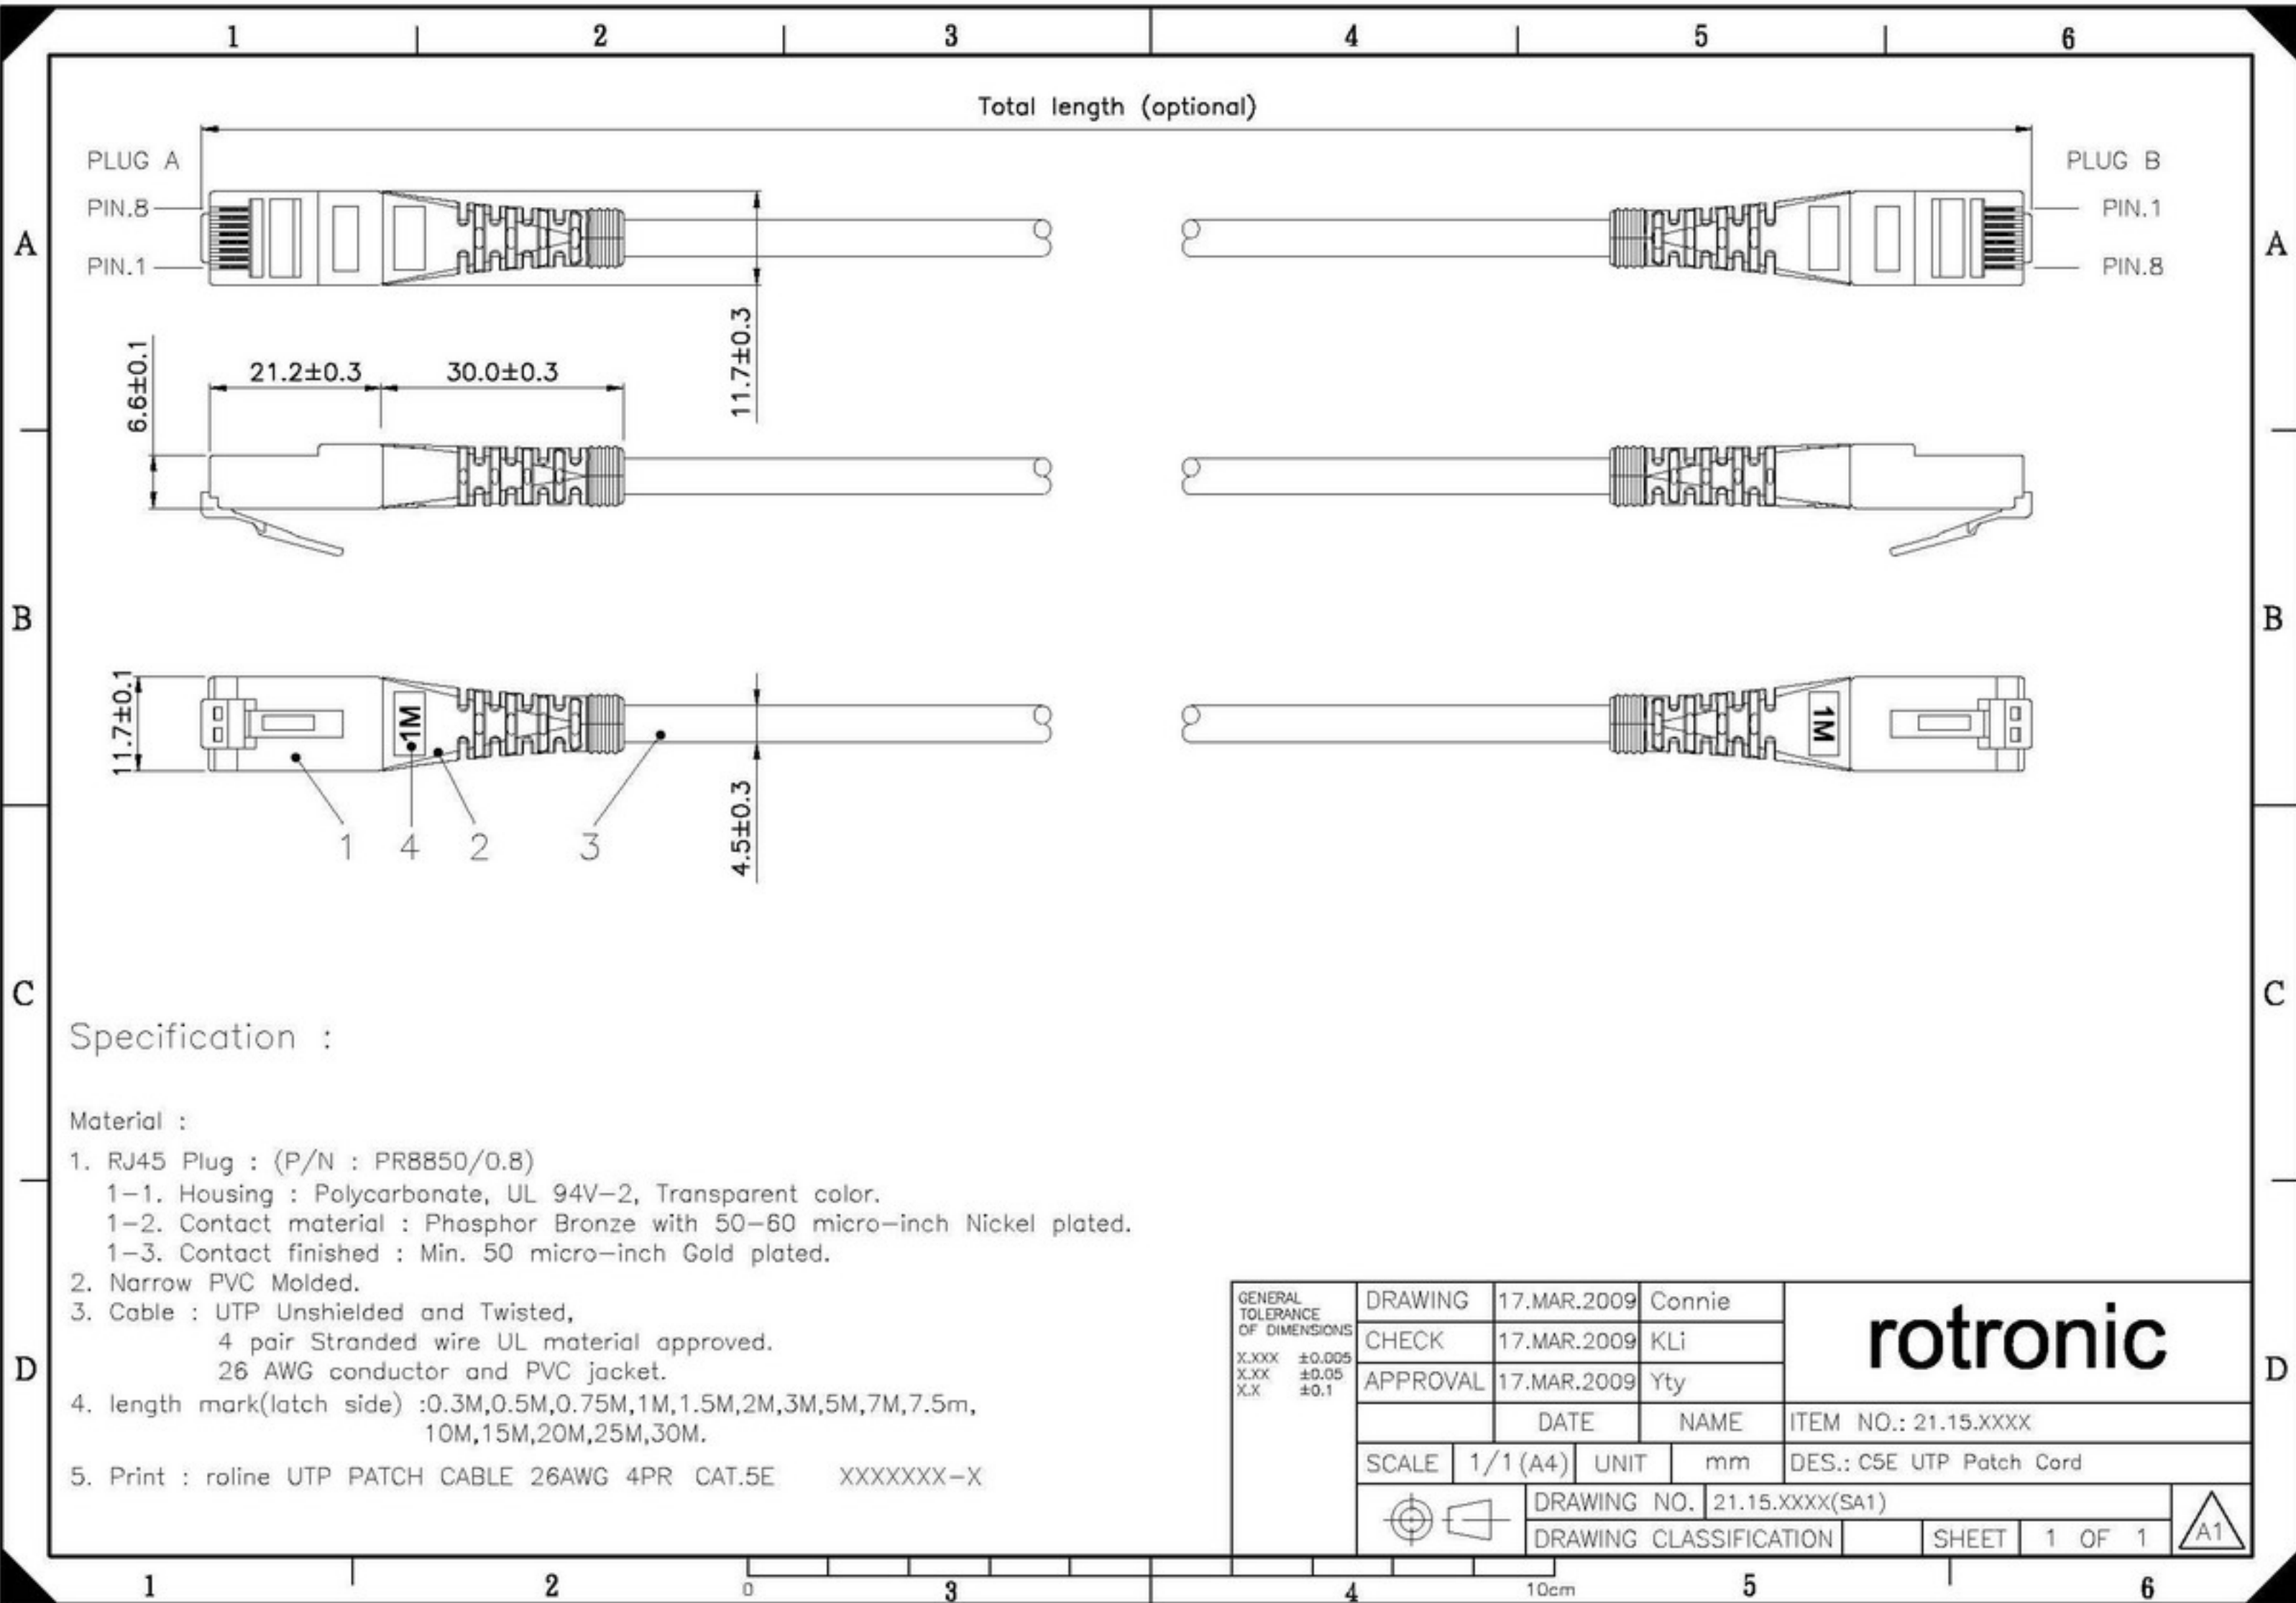

Datenblatt - Fiche technique - Data sheet

21.15.0555

ROLINE UTP-Patchkabel konf. Kat. 5e, schwarz, 3,0 m

Cordon ROLINE Cat.5e UTP confectionné, noir, 3,0 m

ROLINE UTP Patch Cord Cat.5e, black, 3.0 m

Specification :

Material :

1. RJ45 Plug : (P/N : PR8850/0.8)
 - 1-1. Housing : Polycarbonate, UL 94V-2, Transparent color.
 - 1-2. Contact material : Phosphor Bronze with 50-60 micro-inch Nickel plated.
 - 1-3. Contact finished : Min. 50 micro-inch Gold plated.
2. Narrow PVC Molded.
3. Cable : UTP Unshielded and Twisted,
 - 4 pair Stranded wire UL material approved.
 - 26 AWG conductor and PVC jacket.
4. length mark(latch side) :0.3M,0.5M,0.75M,1M,1.5M,2M,3M,5M,7M,7.5m, 10M,15M,20M,25M,30M.
5. Print : roline UTP PATCH CABLE 26AWG 4PR CAT.5E XXXXXX-X

GENERAL TOLERANCE OF DIMENSIONS X.XXX ±0.005 X.XX ±0.05 X.X ±0.1	DRAWING	17.MAR.2009	Connie	rotronic
	CHECK	17.MAR.2009	KLi	
	APPROVAL	17.MAR.2009	Yty	
		DATE	NAME	ITEM NO.: 21.15.XXXX
	SCALE 1/1 (A4)	UNIT mm	DES.: C5E UTP Patch Cord	
	DRAWING NO. 21.15.XXXX(SA1)			
	DRAWING CLASSIFICATION			